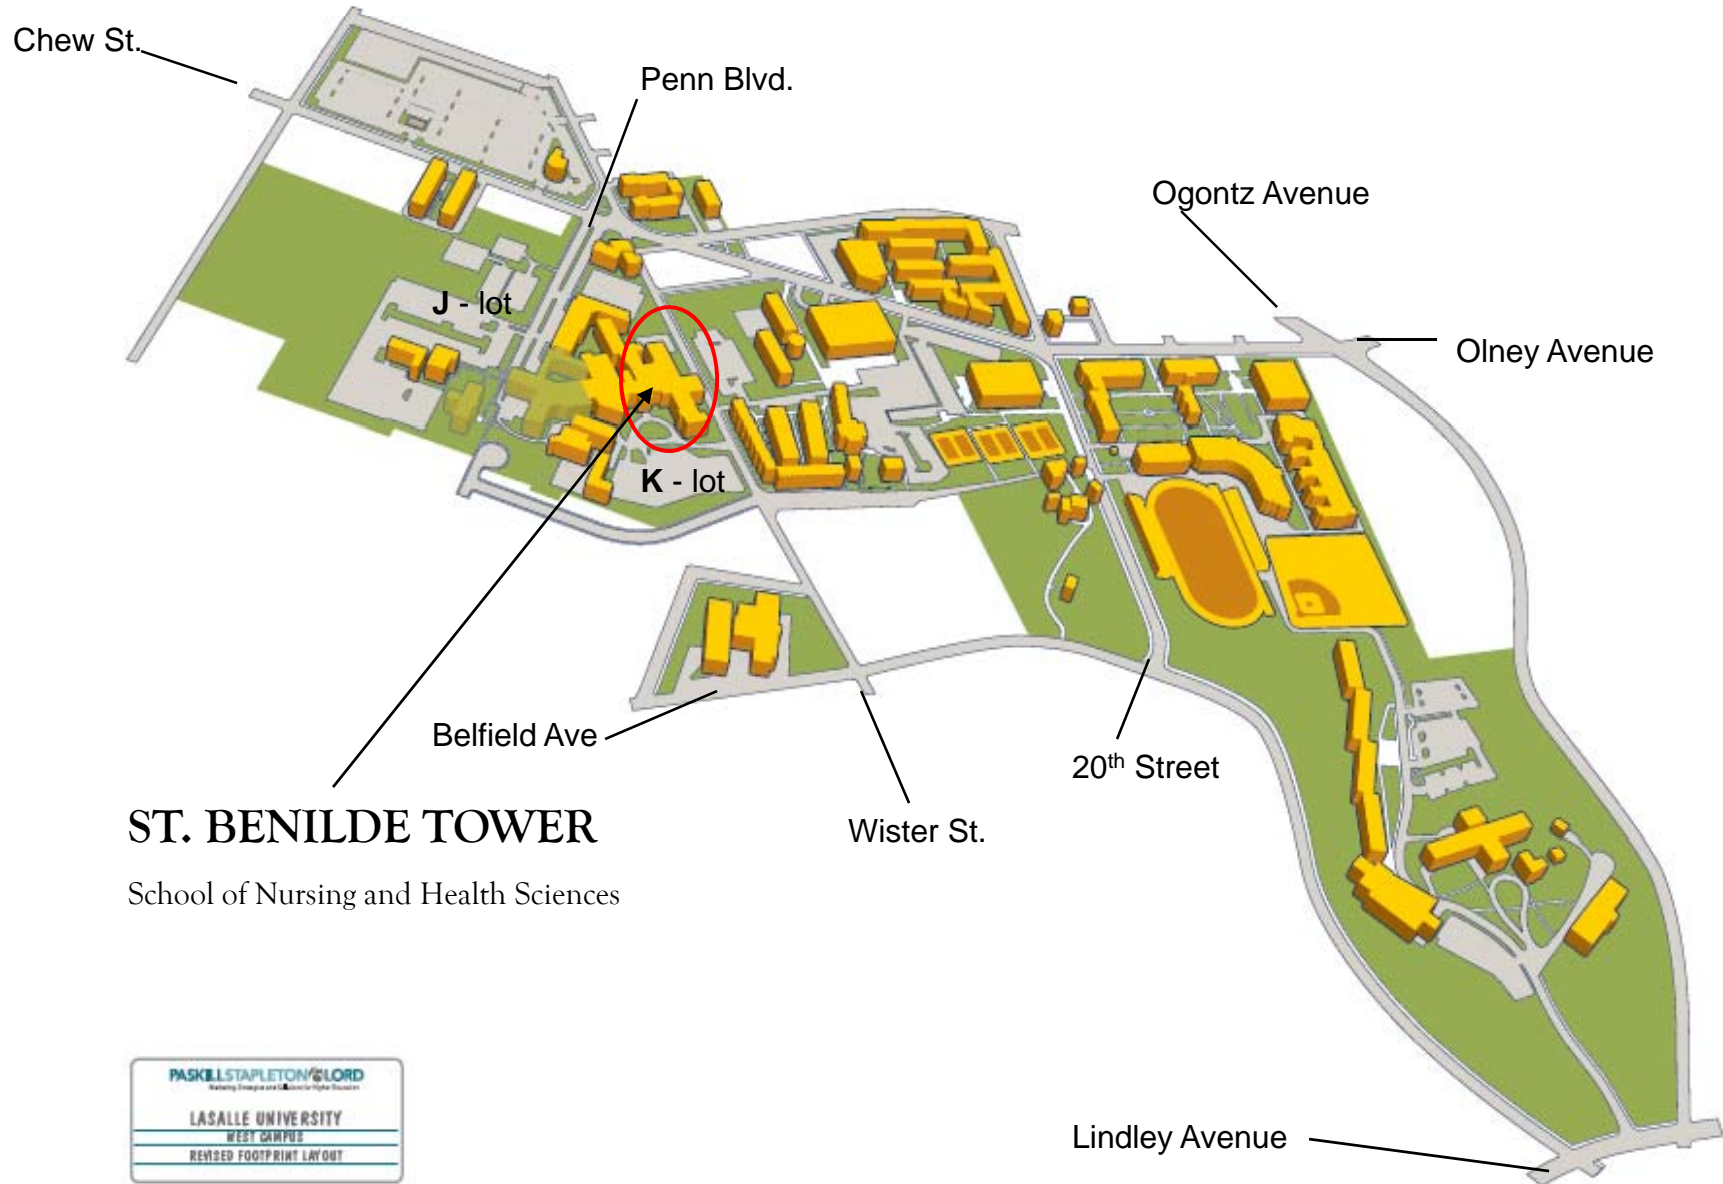

La Salle University – Campus Footprint – 2008

ST. BENILDE TOWER
School of Nursing and Health Sciences

PASKE|STAPLETON|LORD
Working Together and Making a Difference

LASALLE UNIVERSITY
WEST CAMPUS
REVERSED FOOTPRINT LAYOUT